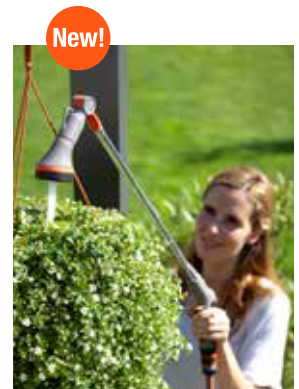

Use-Oriented Range of Products

Regardless of whether it is for cleaning, watering sensitive plants or irrigating hanging baskets: The new GARDENA watering accessories range offers the right product for every application.