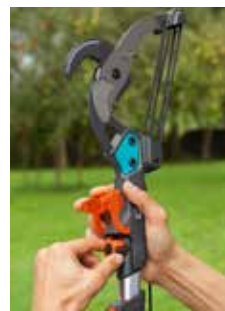

Safely Attach Tools
A large, non-detachable fastening screw with soft components enables tools to be connected securely.