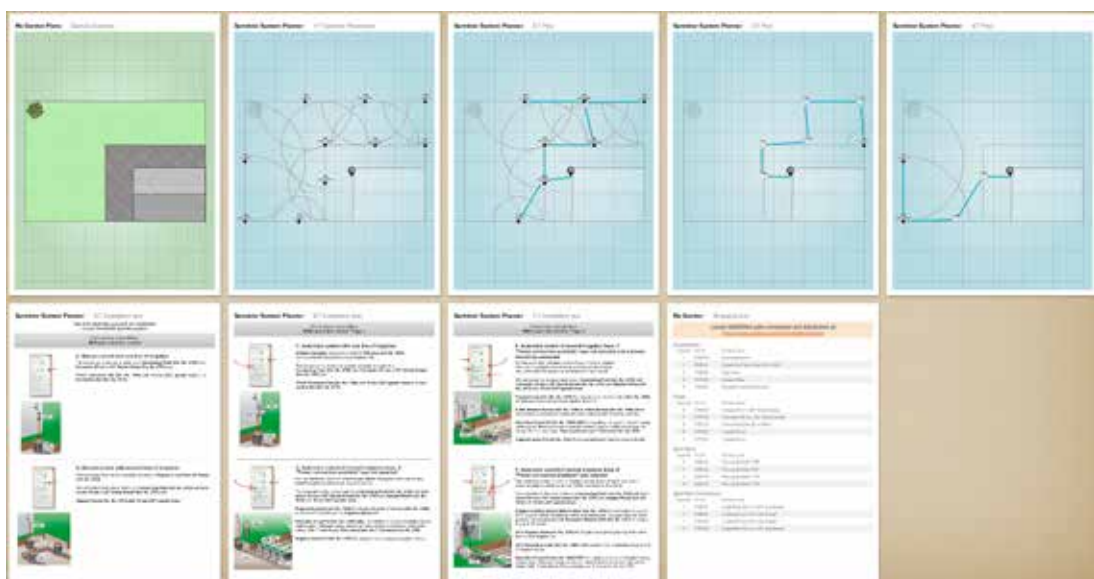

Features

<http://mygarden.gardena.com/uk>